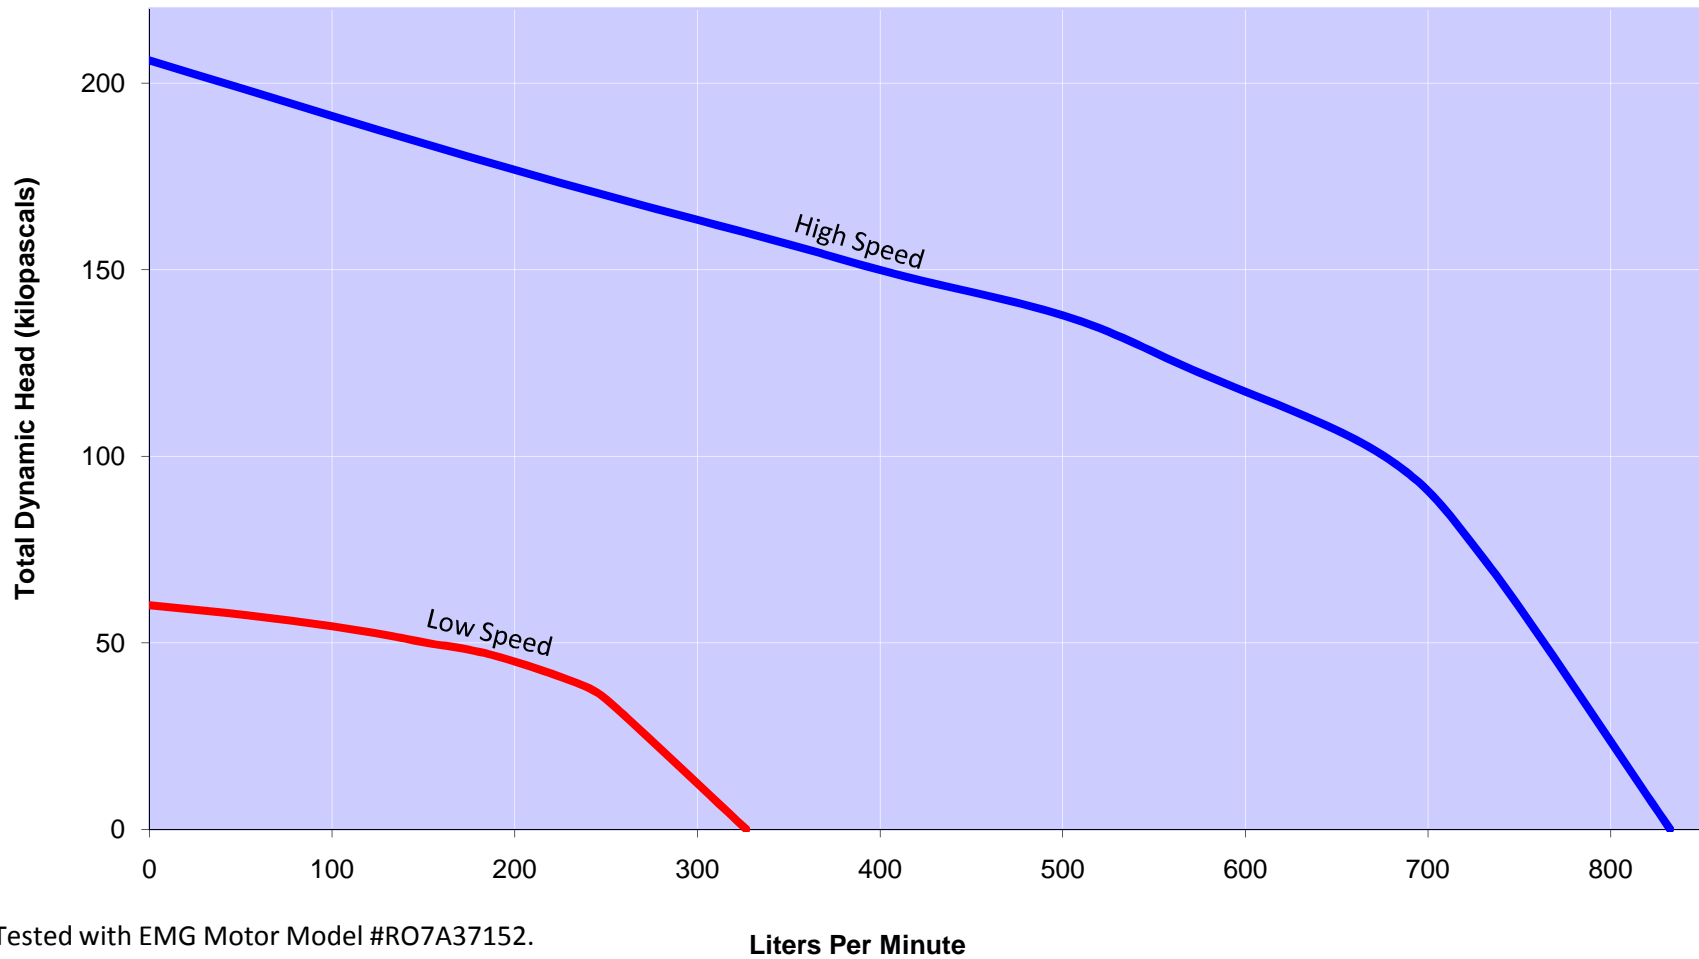

### 50Hz Series Pump Motor Performance Data

Tested with EMG Motor Model #RO7A37152.

RPM: 2850/1425

Volts: 220V || Amps: Nameplate 9/1.8

This data is proprietary information of Acura Spa Systems, Inc.